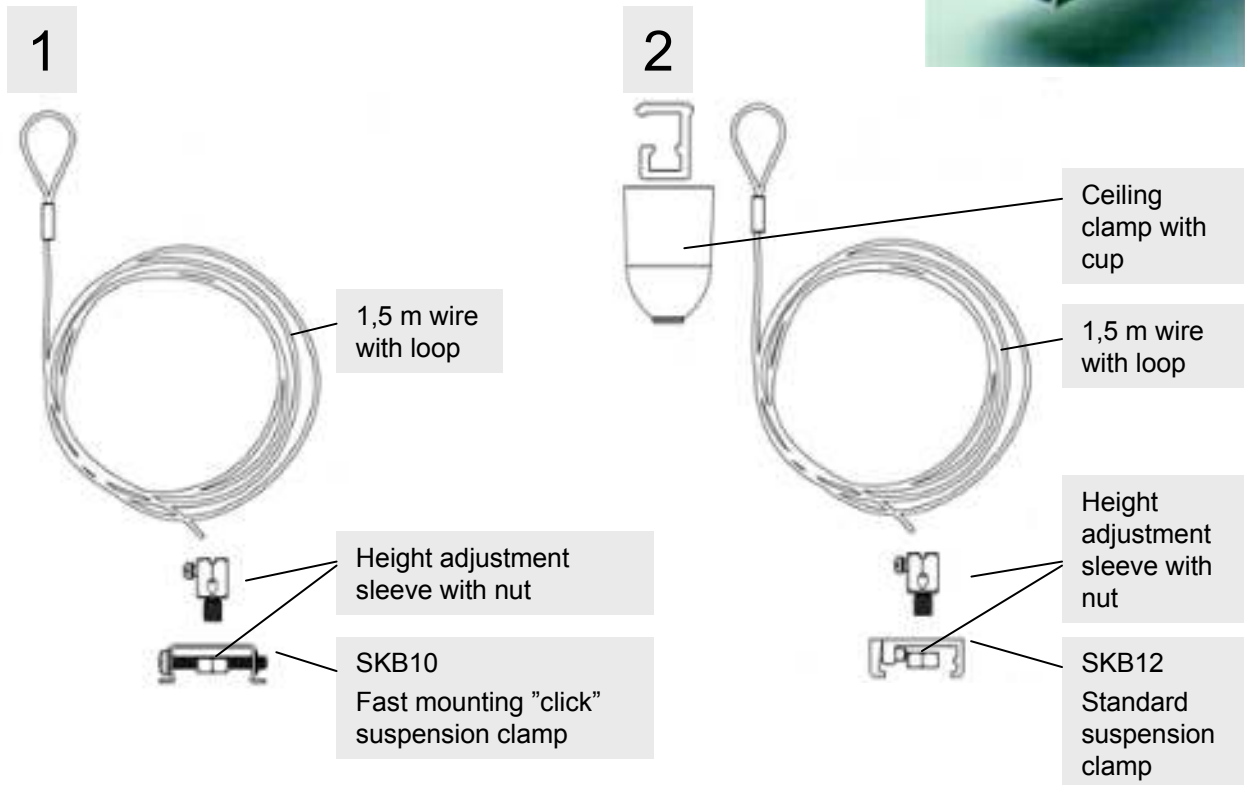

## New suspension kits

Two complete and easy-to-use suspension kits are now available for GLOBAL Trac Pro lighting tracks:

- 1 – quick and simple wire suspension
- 2 – elegantly finished wire suspension.

Both suspension kits feature maximum pull strength of 150 N and are available in packages of 1 or 100 pcs.

SPW10SK Fastening set	
Grey	SPW10SK-1/1.5M EAN 6410014522933
Black	SPW10SK-2/1.5M EAN 6410014522940
White	SPW10SK-3/1.5M EAN 6410014522957

SPW12SK Fastening set	
Grey	SPW12SK-1/1.5M EAN 6410014522964
Black	SPW12SK-2/1.5M EAN 6410014522971
White	SPW12SK-3/1.5M EAN 6410014522988

Other wire lengths (3 m or 5 m) will be available on demand.

www.nordicaluminium.fi